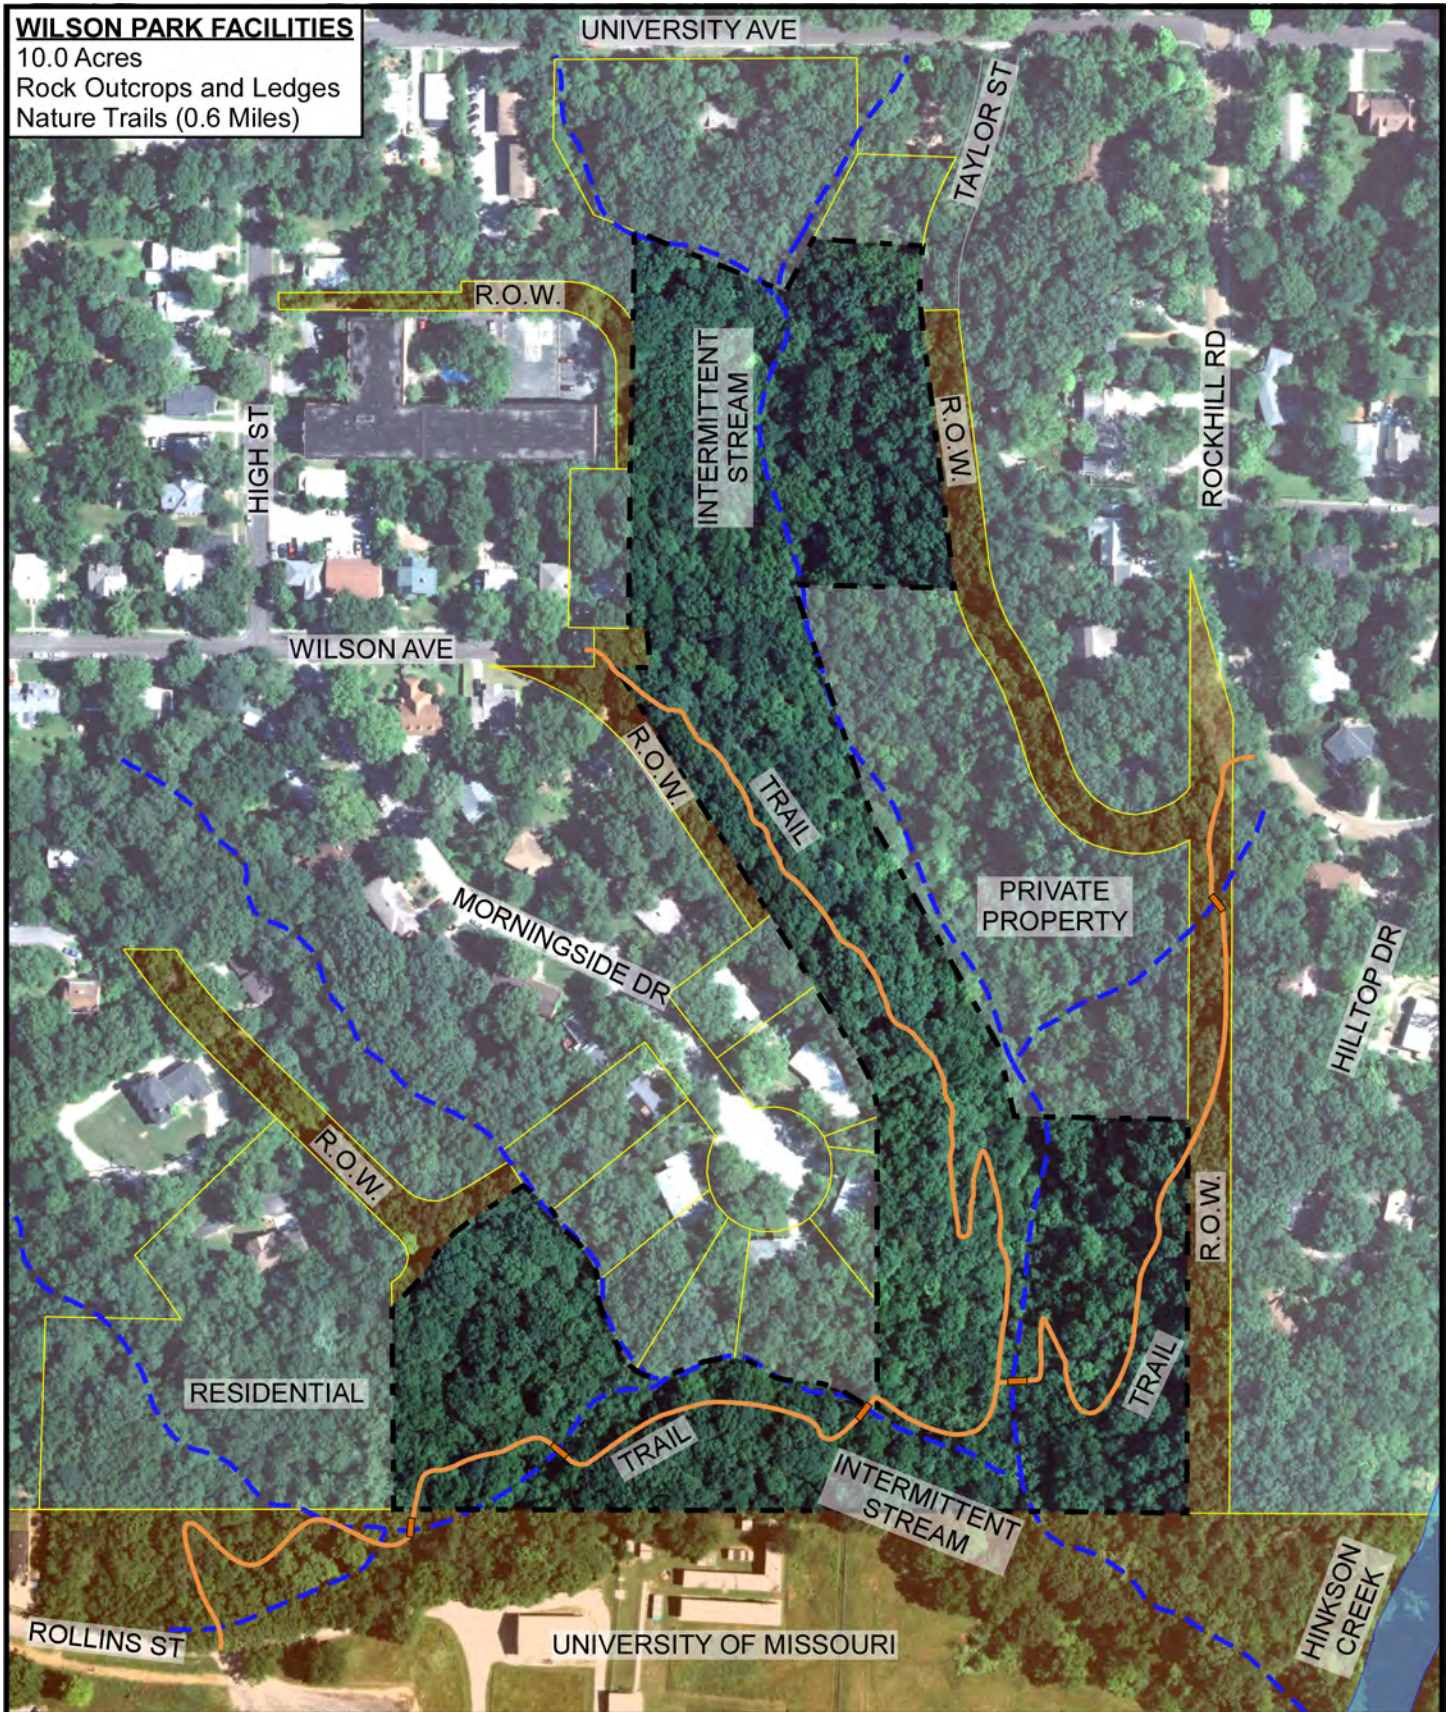

WILSON PARK FACILITIES

10.0 Acres
Rock Outcrops and Ledges
Nature Trails (0.6 Miles)

Clyde Wilson Memorial Park

601 Rockhill Road