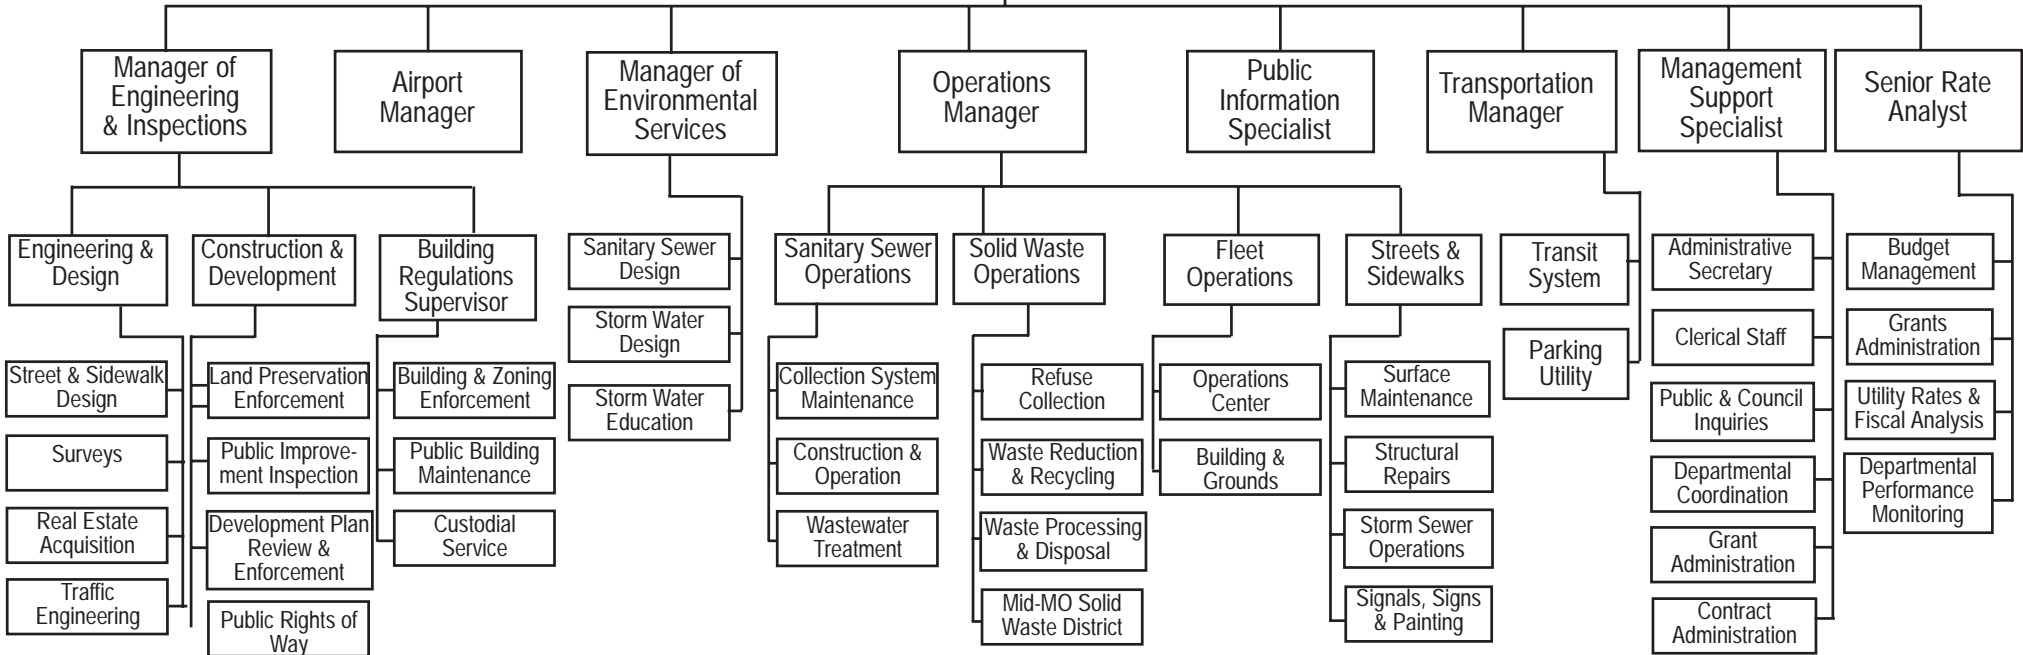

CITY MANAGER

PUBLIC WORKS DIRECTOR

**City of Columbia
Public Works Department
Functional Organization**